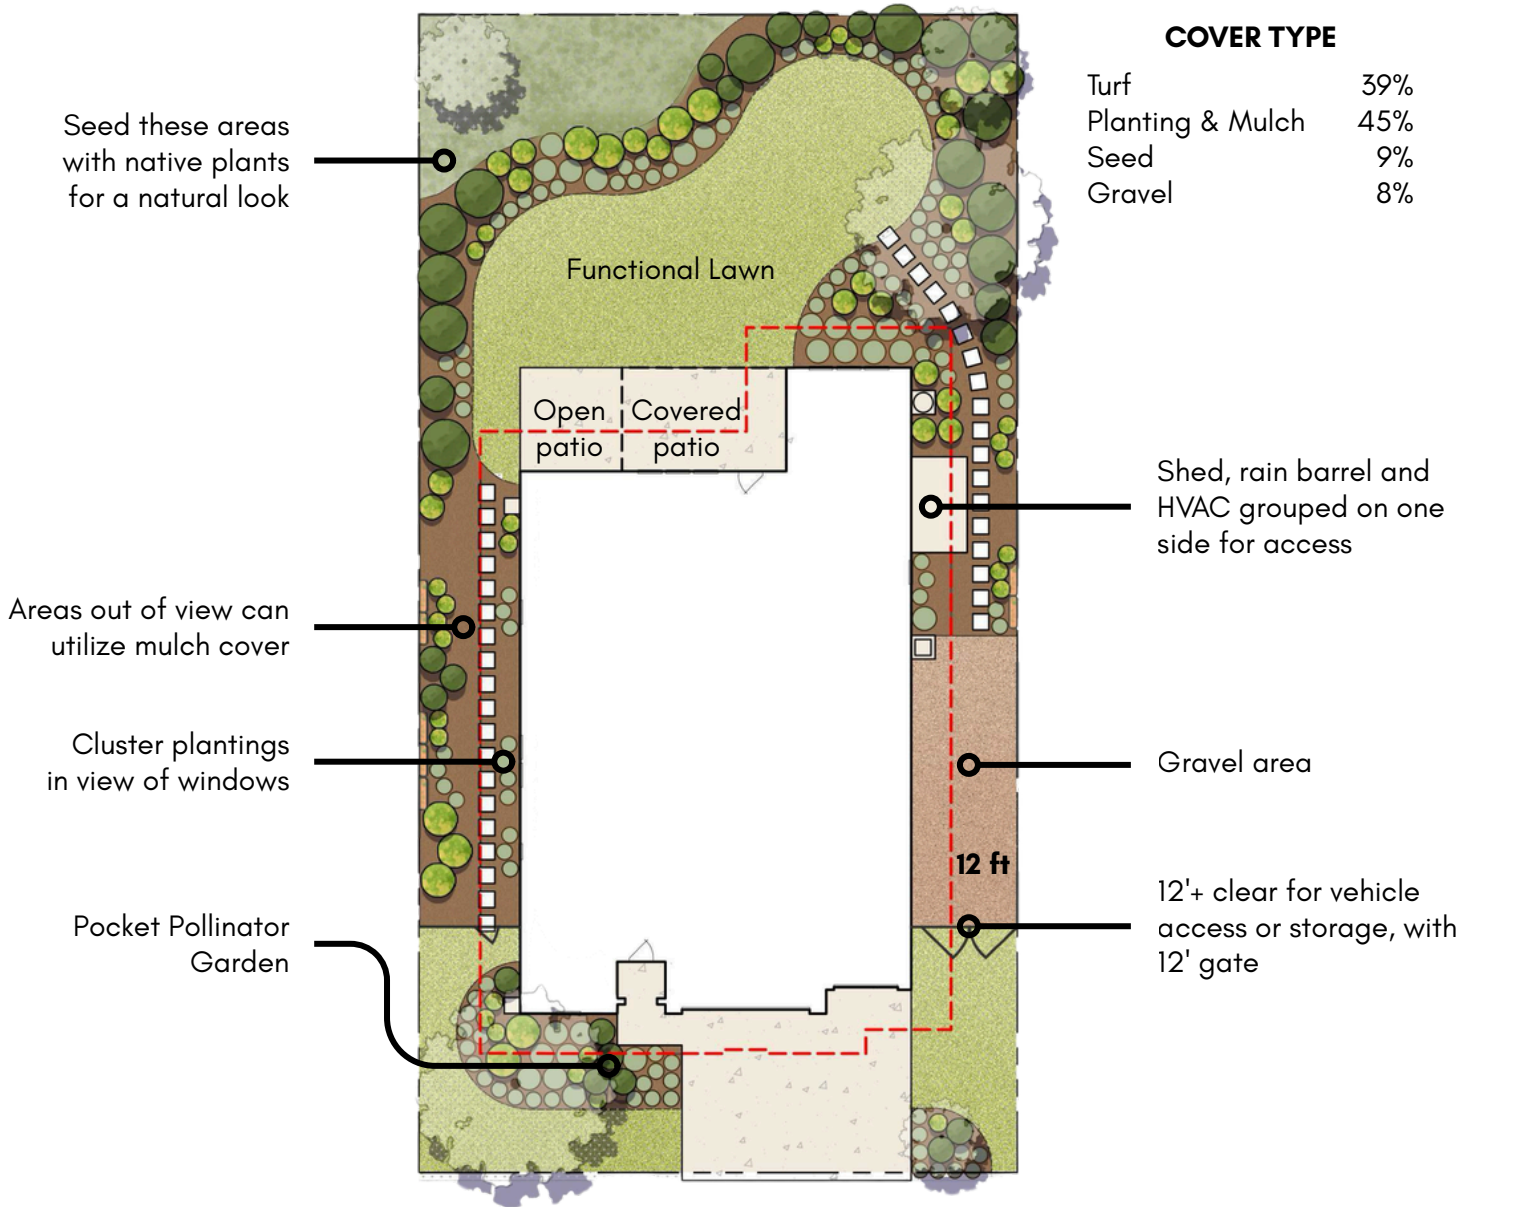

# 0.25 ACRE LANDSCAPE TEMPLATE

## COVER TYPE

Turf	39%
Planting & Mulch	45%
Seed	9%
Gravel	8%